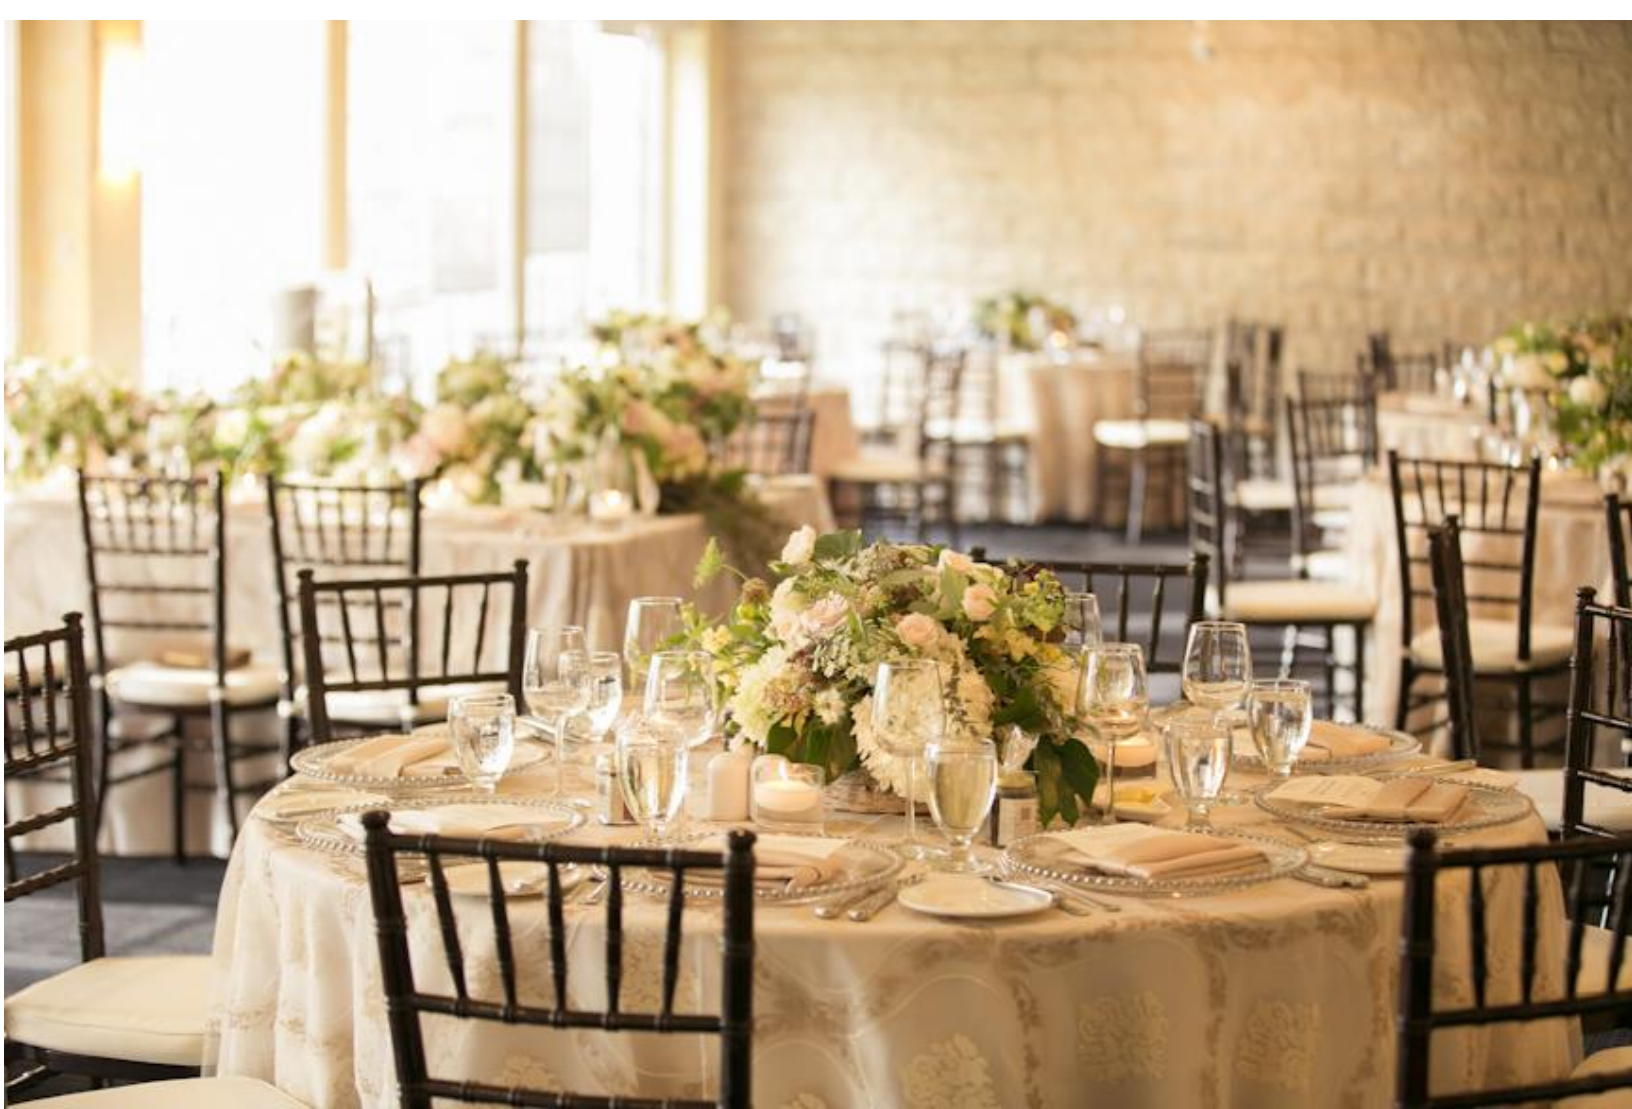

|\$75

ESTELLE VINEYARD ARM CHAIR

|\$75

IVORY SWAROVSKI |\$150

WHITE SWAROVSKI |\$150

VINEYARD COFFEE TABLE | \$120
(Pre-Order)

Vineyard Cruiser/Bar Table
|\$80

VINEYARD LINEN LOVESEAT | \$350
Pre-Order