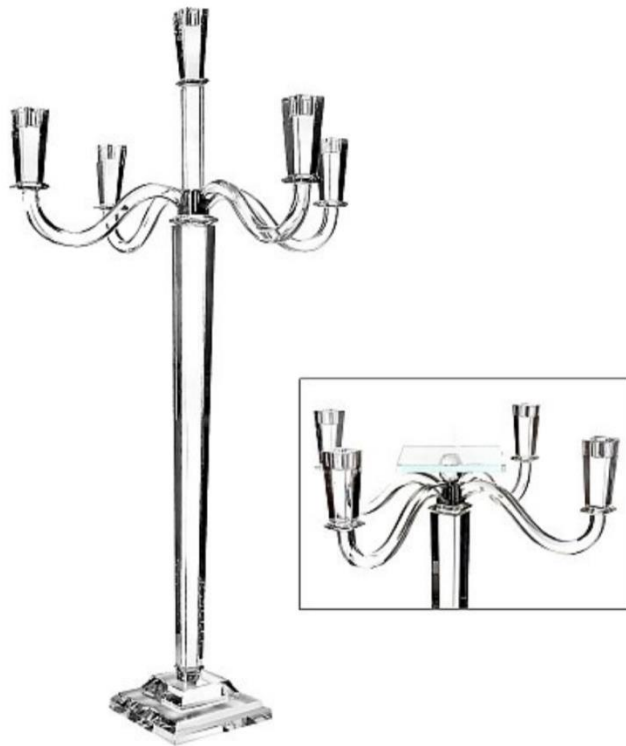

BLUSH VELVET | \$25

PINK VELVET | \$25

CASHMERE VELVET | \$25

MINK VELVET | \$25

STORM VELVET | \$25

CENTERPIECE AND GLASSWARE

SILVER CANDELABRA (OPTION OF 5 ARMS OR 4 ARMS WITH FLORAL PLATE) | \$45

GOLD CANDELABRA (OPTION OF 5 ARMS OR 4 ARMS WITH FLORAL BOWL) | \$50

BROWN CANDELABRA
(5 ARMS) | \$40

GOLD STAND | \$6

CRYSTAL GLOBE CENTERPIECE | \$35

CRYSTAL GLASS CANDELABRA (OPTION OF 5 ARMS OR 4 ARMS WITH FLORAL PLATE) | \$125
(LIMITED QUANTITY)

GOLD LANTERN (3 SIZES AVAILABLE) | \$40 | \$35 | \$30