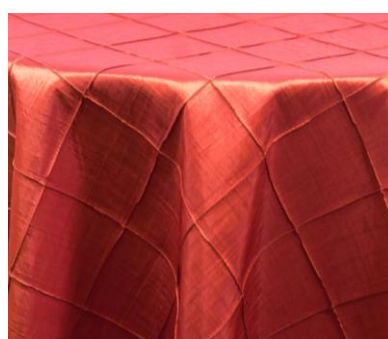

ORANGE PINTUCK